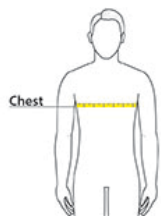

## PRODUCT MEASUREMENTS

---

	S	M	L	XL
Size	6-8	10-12	14-16	18-20
Body Length at Back	20 7/8	22 1/8	23 3/8	24 3/8
Chest	15 1/4	16 1/4	17 1/4	18 1/4

---

**Body Length at Back:** Measured from high point shoulder to finished hem at back.

**Chest:** Measured across the chest one inch below armhole when laid flat.

## SIZE CHARTS

---

	S	M	L	XL
Size	6-8	10-12	14-16	18-20
Chest	28-30	30-32	32-34	34-36

## HOW TO MEASURE

---